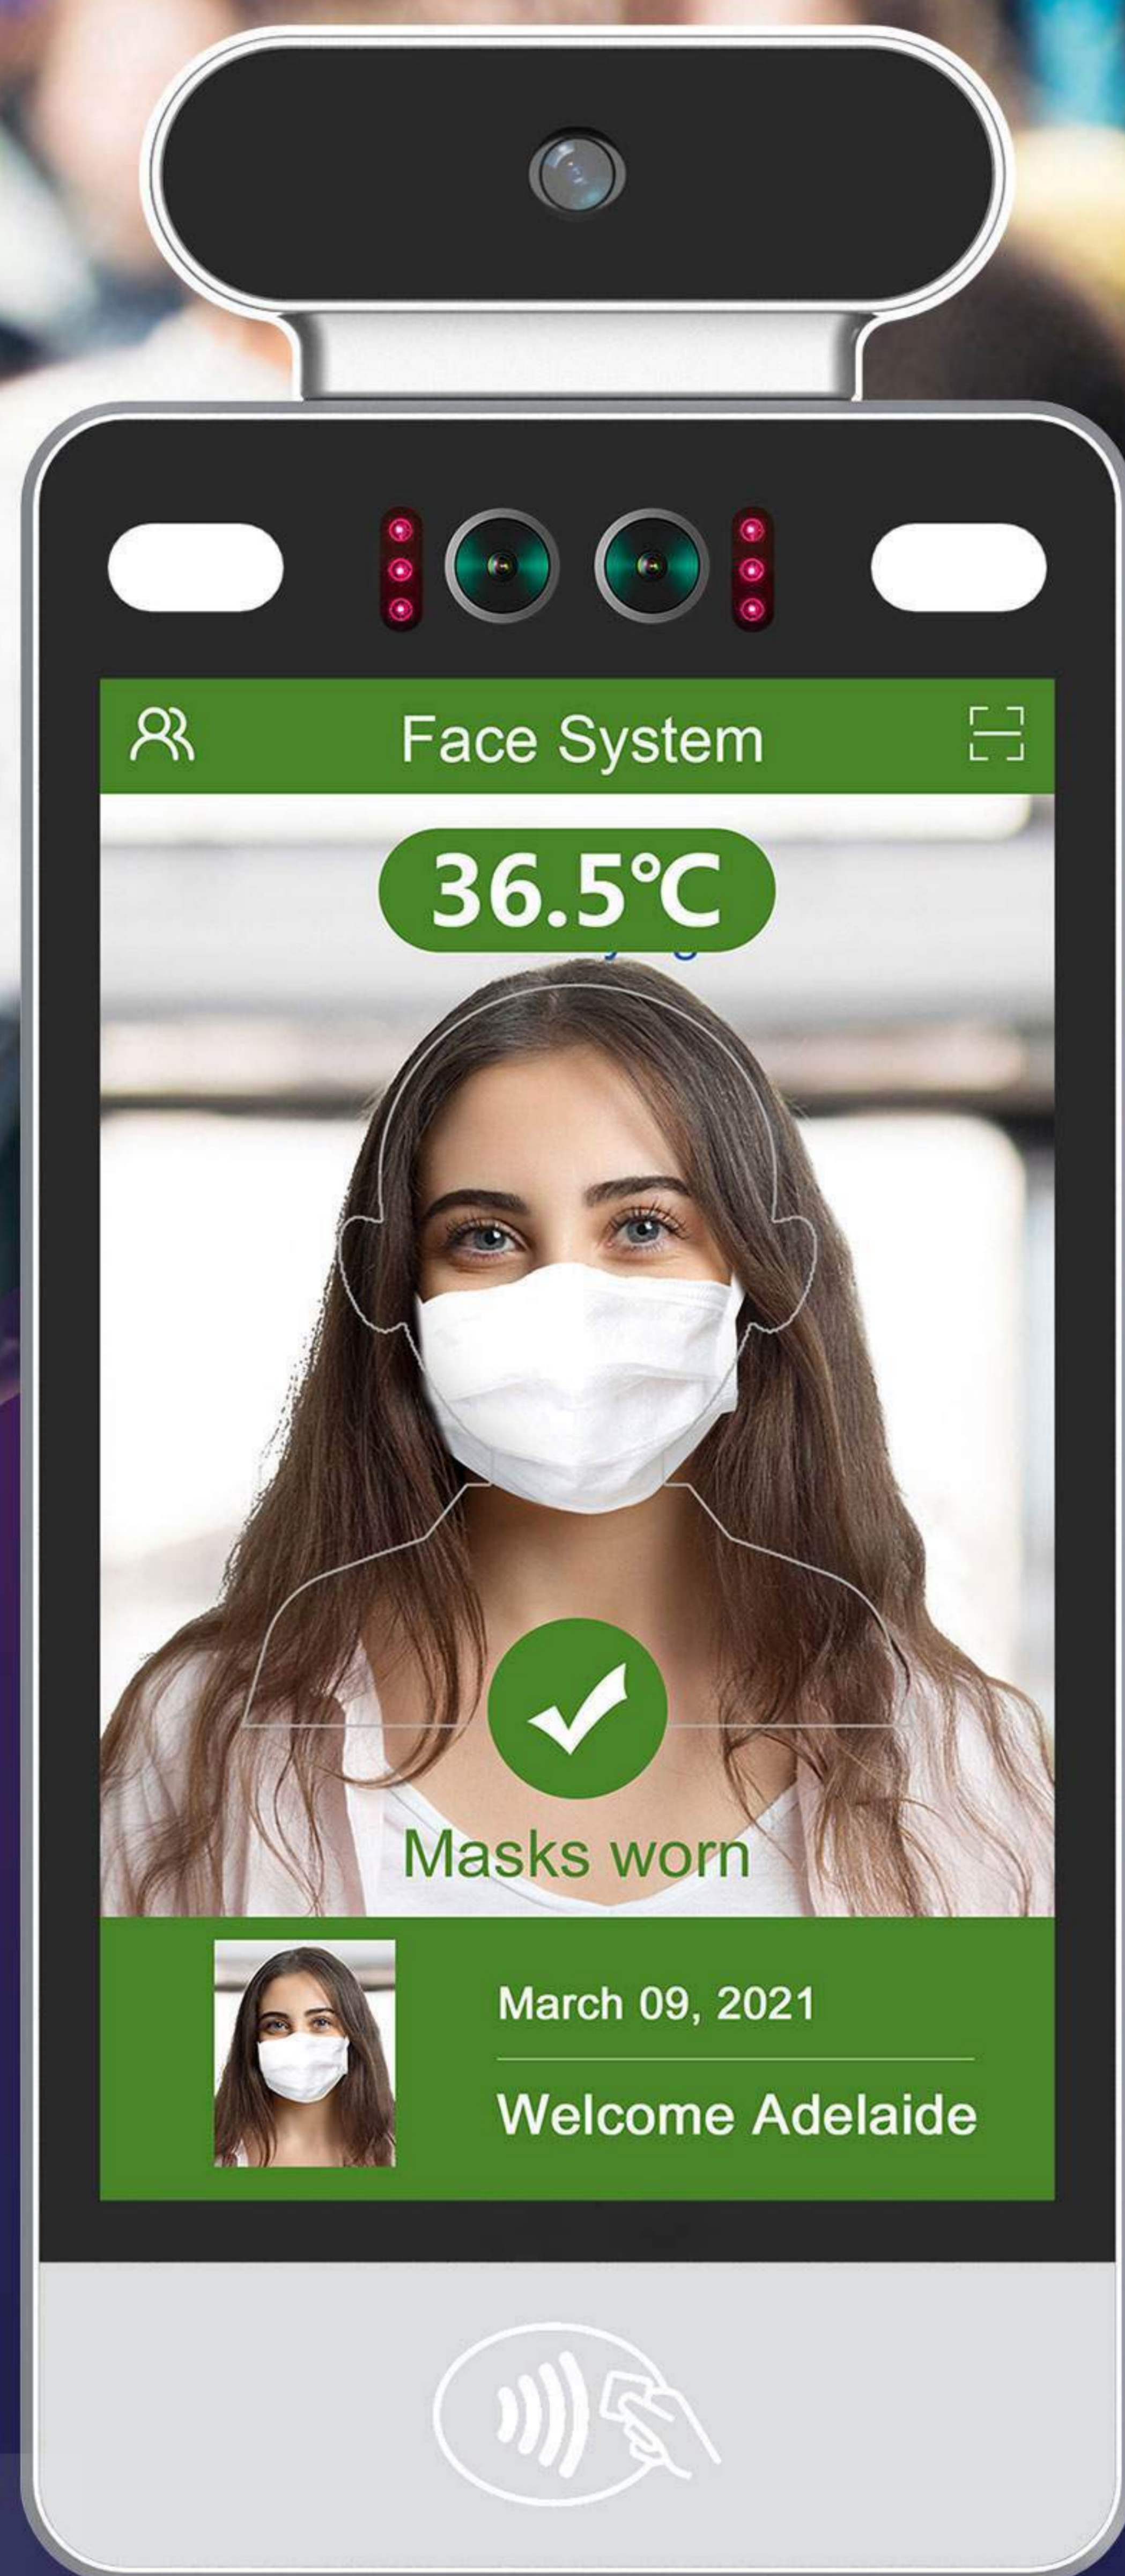

Face Recognition

Temperature Measurement Terminal

Contactless Thermometry

Face Recognition With Mask

QR-code Scanning

Data Reporting

IBT FACE-8

Face terminal series

Infrared Thermography Testing

Accuracy: $\pm 0.3^{\circ}\text{C}$
Distance: 50~70cm

Binocular Liveness Detection

Recognition rate $> 99.5\%$

8 Inch Touch Screen

Display measured temperature

NFC Card Reader

Android

8-inch

Mask Detection

Temperature Measurement

Telpo Cloud

IBT FACE-8

Face Recognition Temperature Measurement Terminal

Specifications

Chipset (alternative)	Chipset: RV1109 OS: Linux 4.19 CPU: Dual-Core (Cortex-A7), 1.5GHz NPU: 1.2Tops Memory: 1GB DDR, 8GB eMMC 2GB DDR, 16GB eMMC(Optional)
	Chipset: RK3399 OS: Android 7.1 or above CPU: Dual-Core 1.8GHz + Quad-Core 1.4GHz Memory: 2GB DDR, 16GB eMMC (Optional 4GB DDR)
Display	8-inch, 800*1280
Front Camera	Dual-lens Camera (RGB+IR), 2MP+2MP Single-lens Camera (RGB), 2MP(Optional)
Fill Light	White LED
Contactless Card Reader (Optional)	ISO14443 Type A/B, ISO18092 compliant
Peripheral Ports	1 DC Port, 1 RJ45, 1 micro USB, 1 Wiegand Input, 1 Wiegand Output, 1 RS485, 1 RS232, 1 Relay, 1 USB TypeA, 1 I/O, 1 Reset
Audio	Digital Audio Speaker, Microphone
Power Supply	12V/2A
Bracket (Optional)	Wall Mount Bracket, Turnstile Mount Bracket
Dimensions (mm)	249 (L)*127 (W)*23 (H)
MDM (Optional)	Mobile Device Management
Certification	CE, FCC, RoHS, Telec, KC, BIS

Temperature Measurement

Temperature Measurement <i>(Optimal for model IBT-Face-8)</i>	Distance: 50 ~ 70cm Accuracy: $\pm 0.3^{\circ}\text{C}$
---	--

Note: Reserve the right to change the parameters without prior notice.